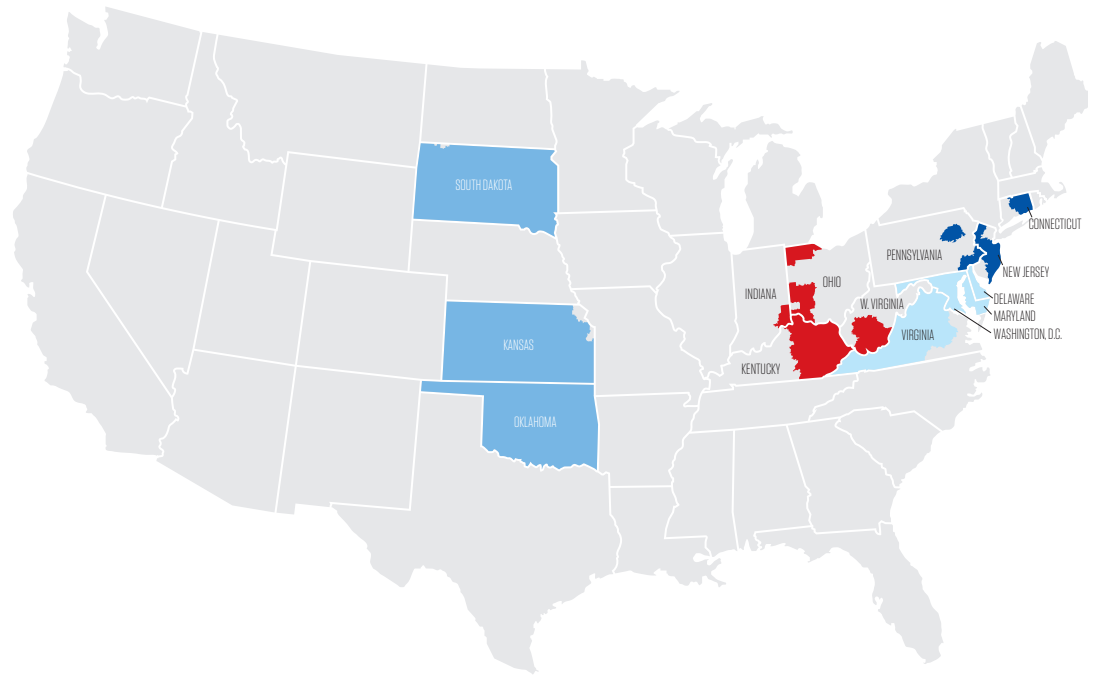

SPECS: FULL CIRCULATION

AAA World Magazine

TOTAL CIRCULATION
2,550,000

CIRCULATION REGIONS

Connecticut
Delaware
Indiana
Kansas
Kentucky
Maryland
New Jersey
Ohio
Oklahoma
Pennsylvania
South Dakota
Virginia
Washington D.C.
West Virginia

MAJOR DMAs

Philadelphia
Washington D.C.
Baltimore
Hartford
Cincinnati

FULL CIRCULATION TERRITORY MAP

STANDARD AD SIZES (IN INCHES)

Trim size: 7" x 10" Bleed size: 7.5" x 10.5"

Full Page
6.5" x 9.5"
(live area)
7.5" x 10.5"
(bleed area)